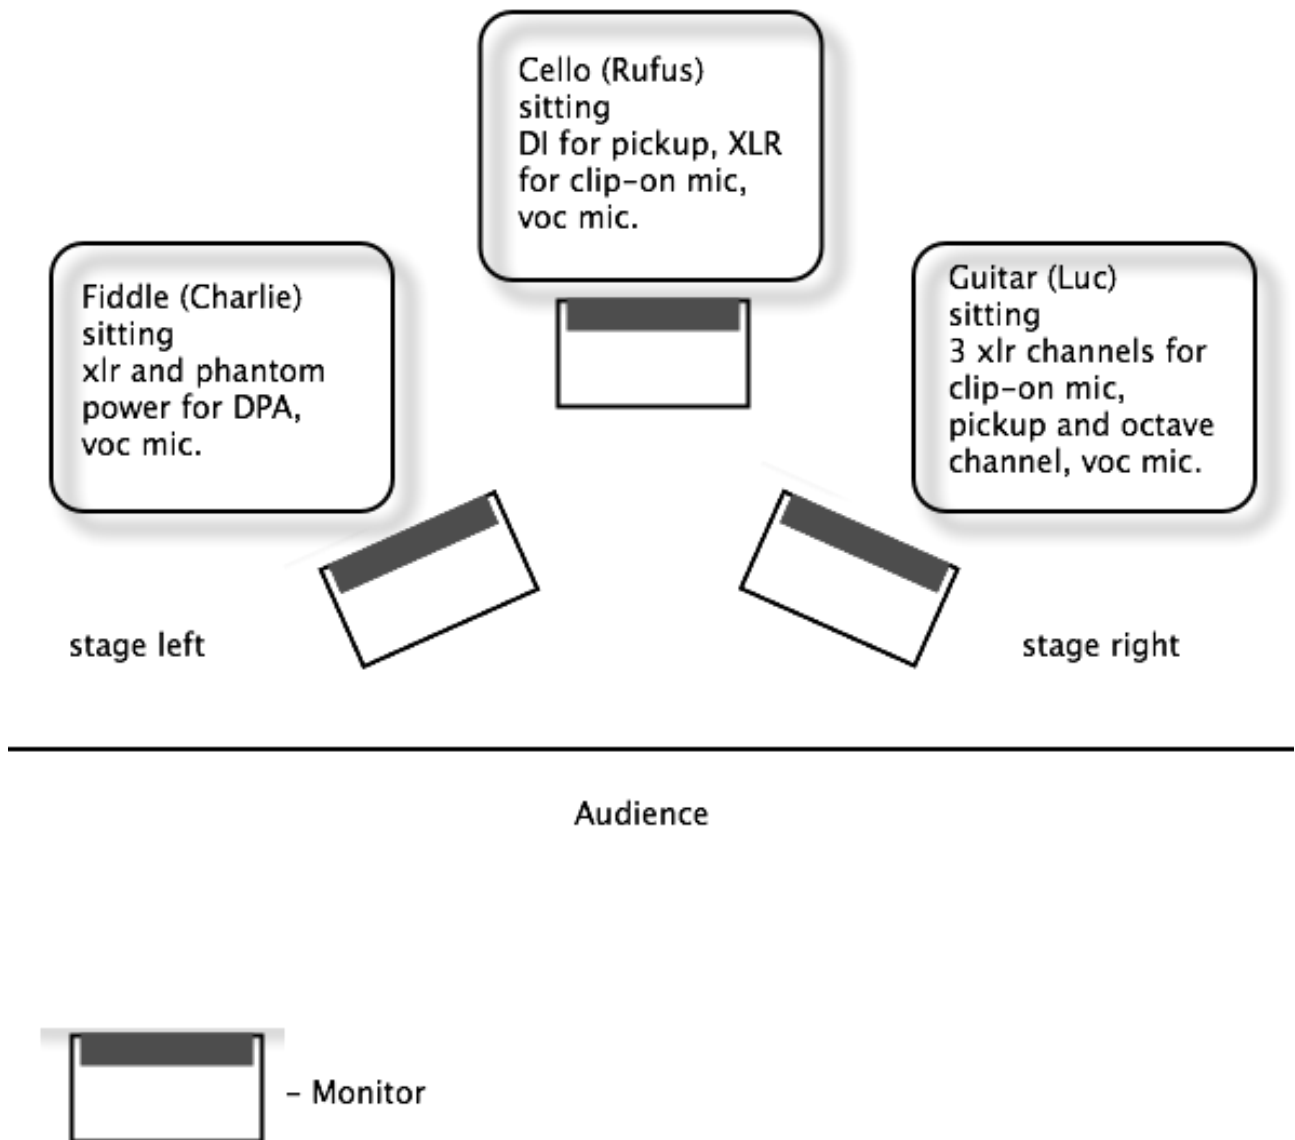

Snuffbox Stageplan/ Techspec

Luc McNally- Guitar and Vocals: 3 XLR inputs for clip-on guitar mic, pickup and octave channel, vocal mic, monitor, power source

Rufus Huggan- Cello: DI for pickup, XLR input for clip-on mic, vocal mic, monitor, power source

Charlie Stewart- Fiddle: XLR input, vocal mic, monitor, power source